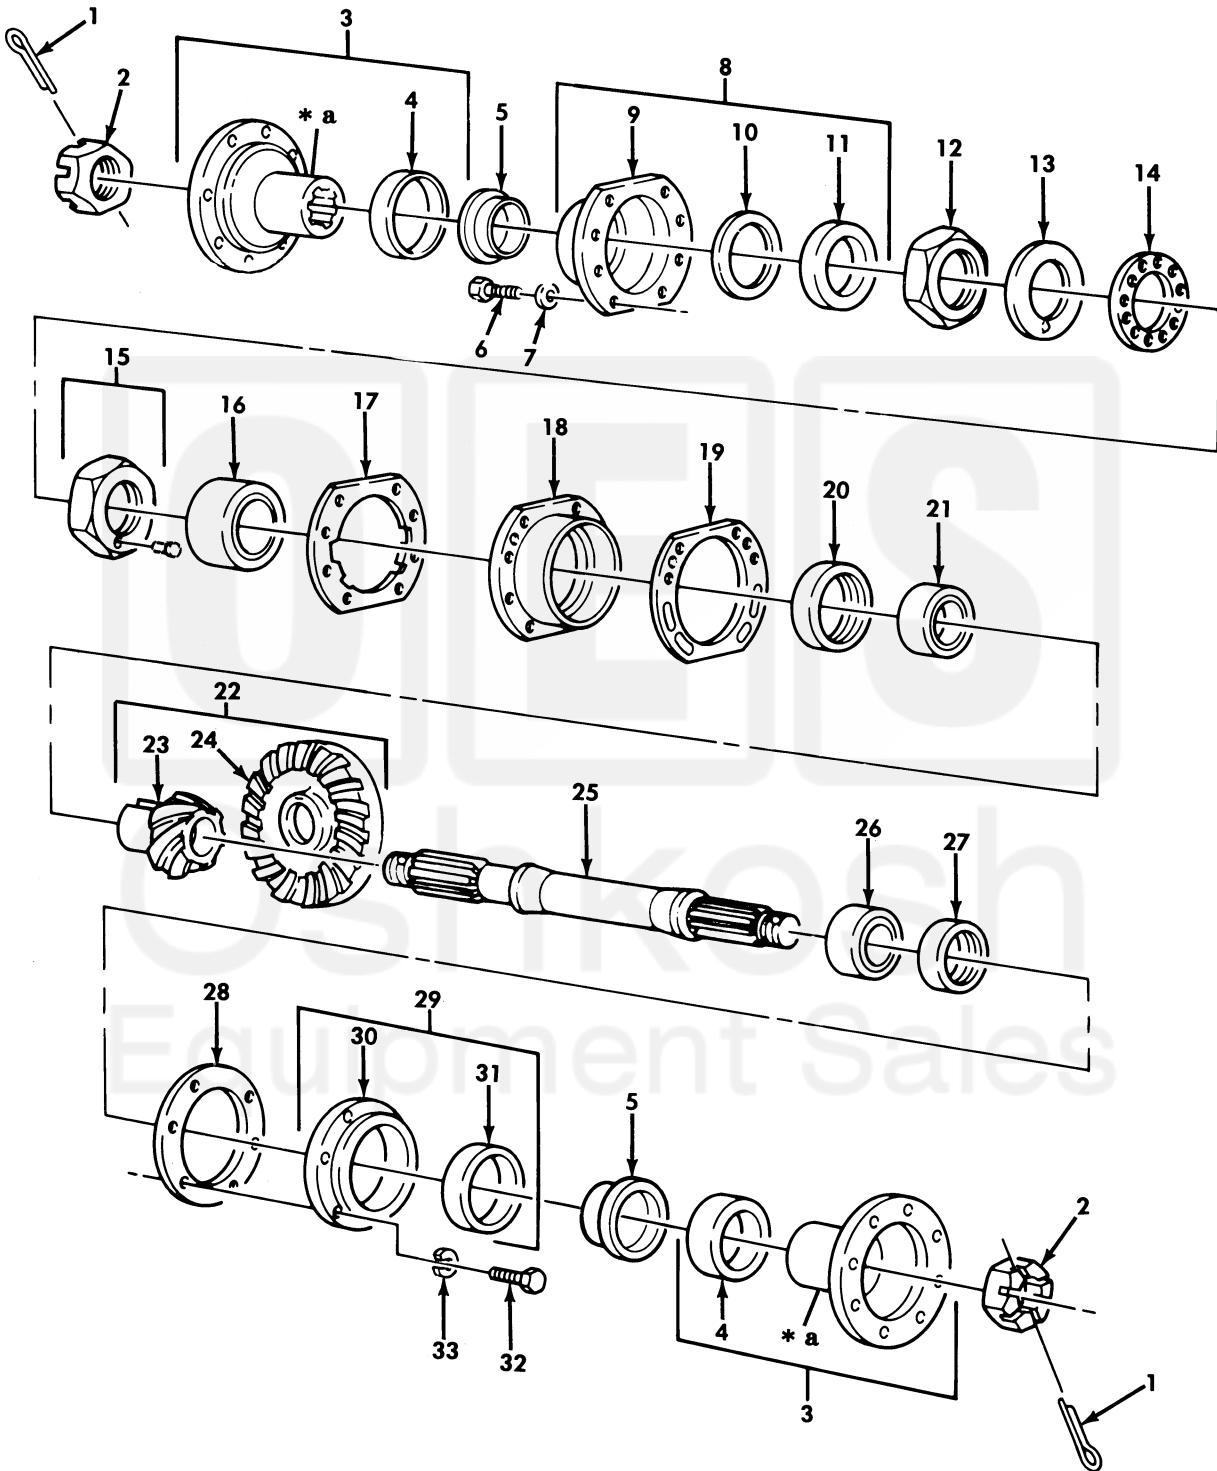

UNIT, DIRECT SUPPORT, AND GENERAL SUPPORT MAINTENANCE
REPAIR PARTS AND SPECIAL TOOLS LIST
TRUCK, 5-TON, 6X6, M809 SERIES TRUCKS (DIESEL)

* a PART OF ITEM 3

Figure 156. Front Axle Differential Through Shaft, Gears, and Flange Assemblies.

END OF FIGURE

UNIT, DIRECT SUPPORT, AND GENERAL SUPPORT MAINTENANCE
REPAIR PARTS AND SPECIAL TOOLS LIST
TRUCK, 5-TON, 6X6, M809 SERIES TRUCKS (DIESEL)

* a PART OF ITEM 3

Figure 162. Rear Axle Differential Through Shaft, Gears, and Flange Assemblies.