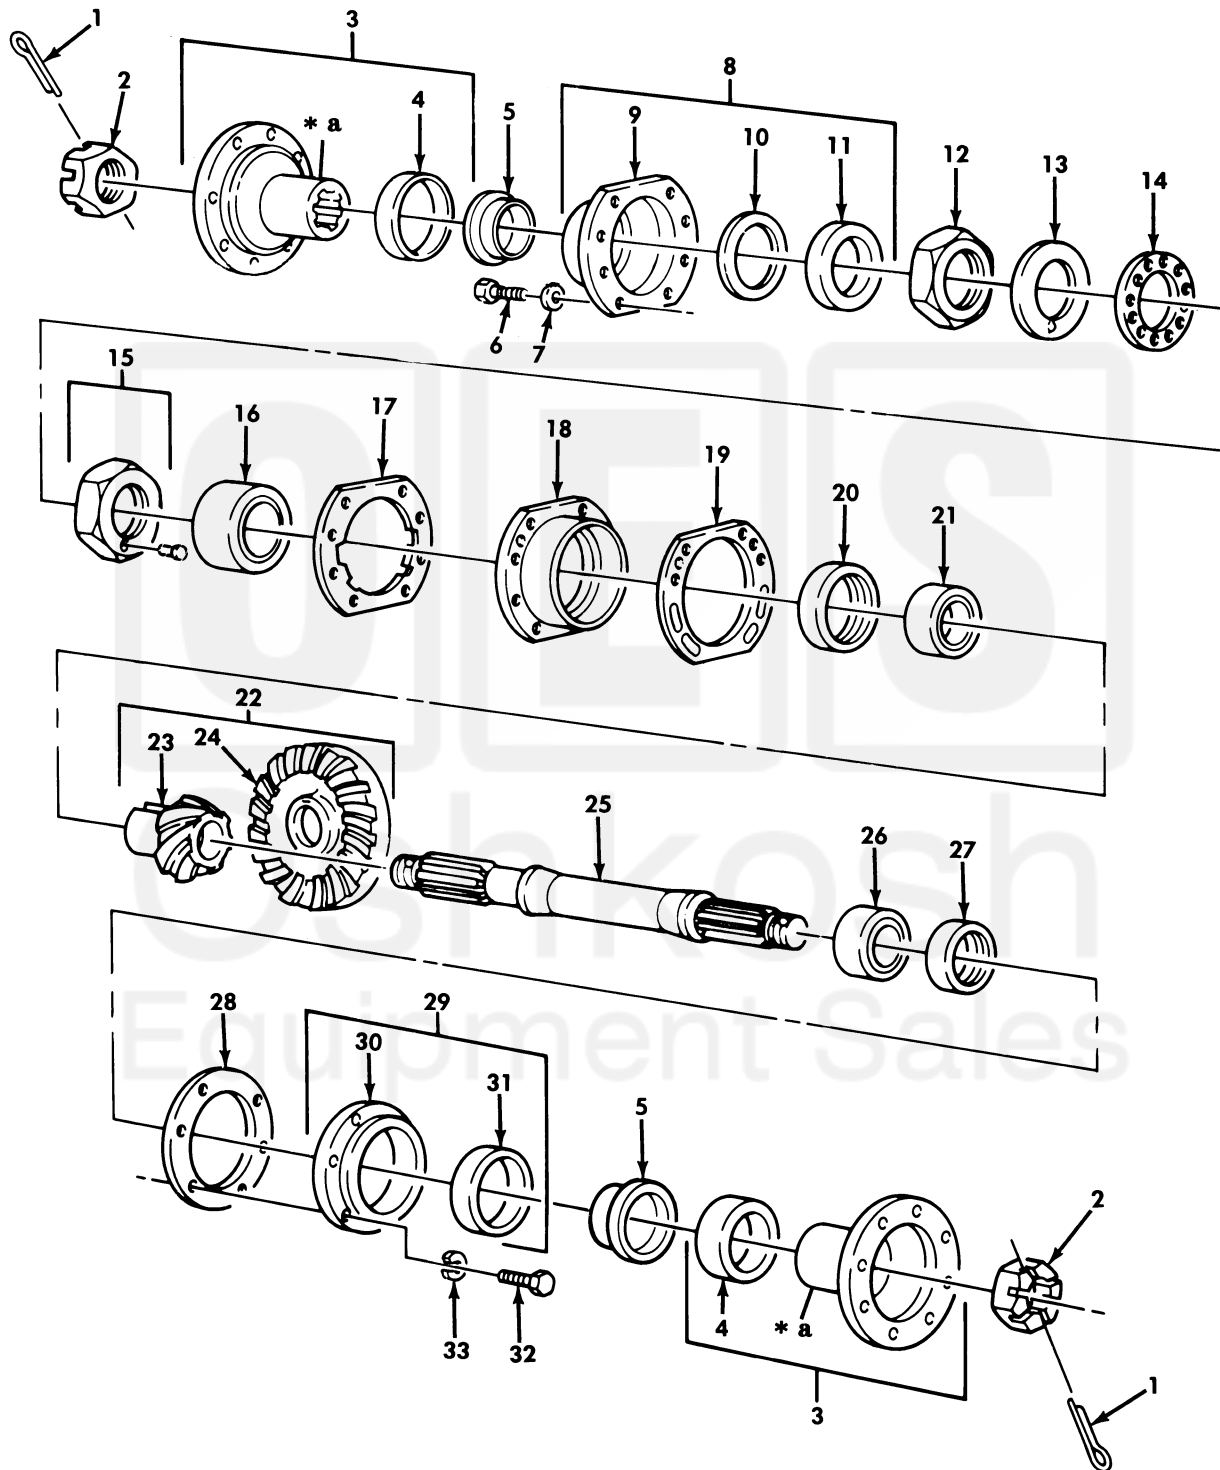

UNIT, DIRECT SUPPORT, AND GENERAL SUPPORT MAINTENANCE
REPAIR PARTS AND SPECIAL TOOLS LIST
TRUCK, 5-TON, 6X6, M809 SERIES TRUCKS (DIESEL)

* a PART OF ITEM 3

Figure 156. Front Axle Differential Through Shaft, Gears, and Flange Assemblies.

END OF FIGURE

UNIT, DIRECT SUPPORT, AND GENERAL SUPPORT MAINTENANCE
REPAIR PARTS AND SPECIAL TOOLS LIST
TRUCK, 5-TON, 6X6, M809 SERIES TRUCKS (DIESEL)

* a PART OF ITEM 3

Figure 162. Rear Axle Differential Through Shaft, Gears, and Flange Assemblies.